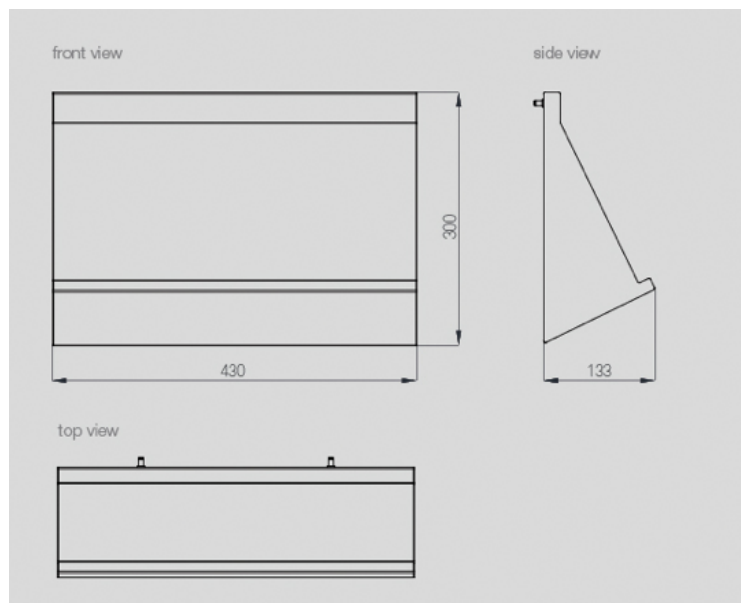

LBS Cleanroom Paper Dispenser

Description

The LBS stainless steel cleanroom paper dispenser features an excellent highly polished finish with no sharp corners or edges to trap contamination. Modular wall/frame mounted dispenser, made of polished stainless steel, for disposing paper.

Features

- ❑ Inner corners - all inner corners bended, easier cleaning and less contamination.
- ❑ Smooth edges - prevents tearing and cuts.
- ❑ Wall mounted - easy placement.
- ❑ Long life span - wipe down resistant, non-flammable, non-contaminating and non-accumulating.

Benefits

- ❑ Smooth edges to prevent tearing and cuts.
- ❑ Easy placement/Wall mounted.
- ❑ Stainless steel resistant to constant wipe down.

Purchasing Information

Available upon request. Alternative design also available.